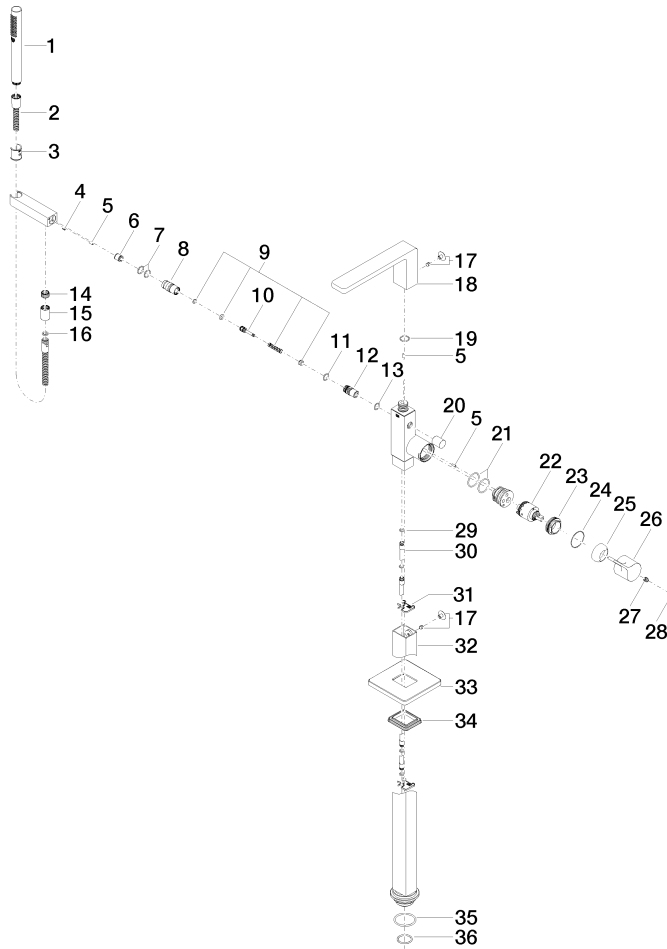

25 863 710

LULU Single-lever bath mixer with stand pipe for free-standing assembly with hand shower set - Chrome

LULU

25 863 710

Spare parts list

No.	Item Number	Name	Quantity used	Delivery time
1	90 12 11 140 30-00	shower	1	10
2	90 30 02 072 00-00	Metal shower hose 1/2" x 3/8" x 1250 mm - Chrome	1	10
3	09 18 40 118 90	sleeve	1	2
4	09 31 11 058 90	pin	1	2
5	09 31 11 040 90	pin	3	2
6	90 23 01 141 00 90	back-flow preventer	1	2
7	90 14 10 010 00 90	seal	2	2
8	09 24 03 130-00	nipple	1	10
9	90 16 02 023 00 90	spring	1	2
10	09 31 09 094 20-00	pull-rod	1	10
11	90 14 10 055 00 90	seal	1	2
12	09 21 34 080-00	nipple	1	10
13	90 14 10 033 00 90	seal	1	2
14	09 24 03 069 90	nipple	1	2
15	90 21 02 069 00-00	cover	1	10
16	90 14 20 026 00 90	seal	1	2
17	04 31 20 034 00 90	plug	2	2
18	90 11 71 043 00-00	spout	1	10
19	09 14 10 031 90	seal	1	2
20	09 20 71 031-00	handle	1	10
21	09 14 10 148 90	seal	2	2
22	90 15 05 039 00 90	cartridge	1	2
23	09 24 04 298 90	nut	1	2
24	09 14 10 037 90	seal	1	2
25	09 28 30 036-00	cover	1	10
26	09 20 80 022-00	handle	1	10
27	90 31 11 030 00 90	pin	1	2
28	90 31 20 087 00-00	plug	1	10
29	09 14 10 139 90	seal	2	2
30	04 28 22 025 00 90	connection	2	2
31	09 20 93 051 90	holder	2	2
32	04 28 22 024 00-00	pipe	1	10
33	09 27 71 011-00	rosette	1	10
34	09 14 03 107 90	seal	1	2
35	09 14 10 084 90	seal	1	2
36	09 14 10 018 90	seal	1	2